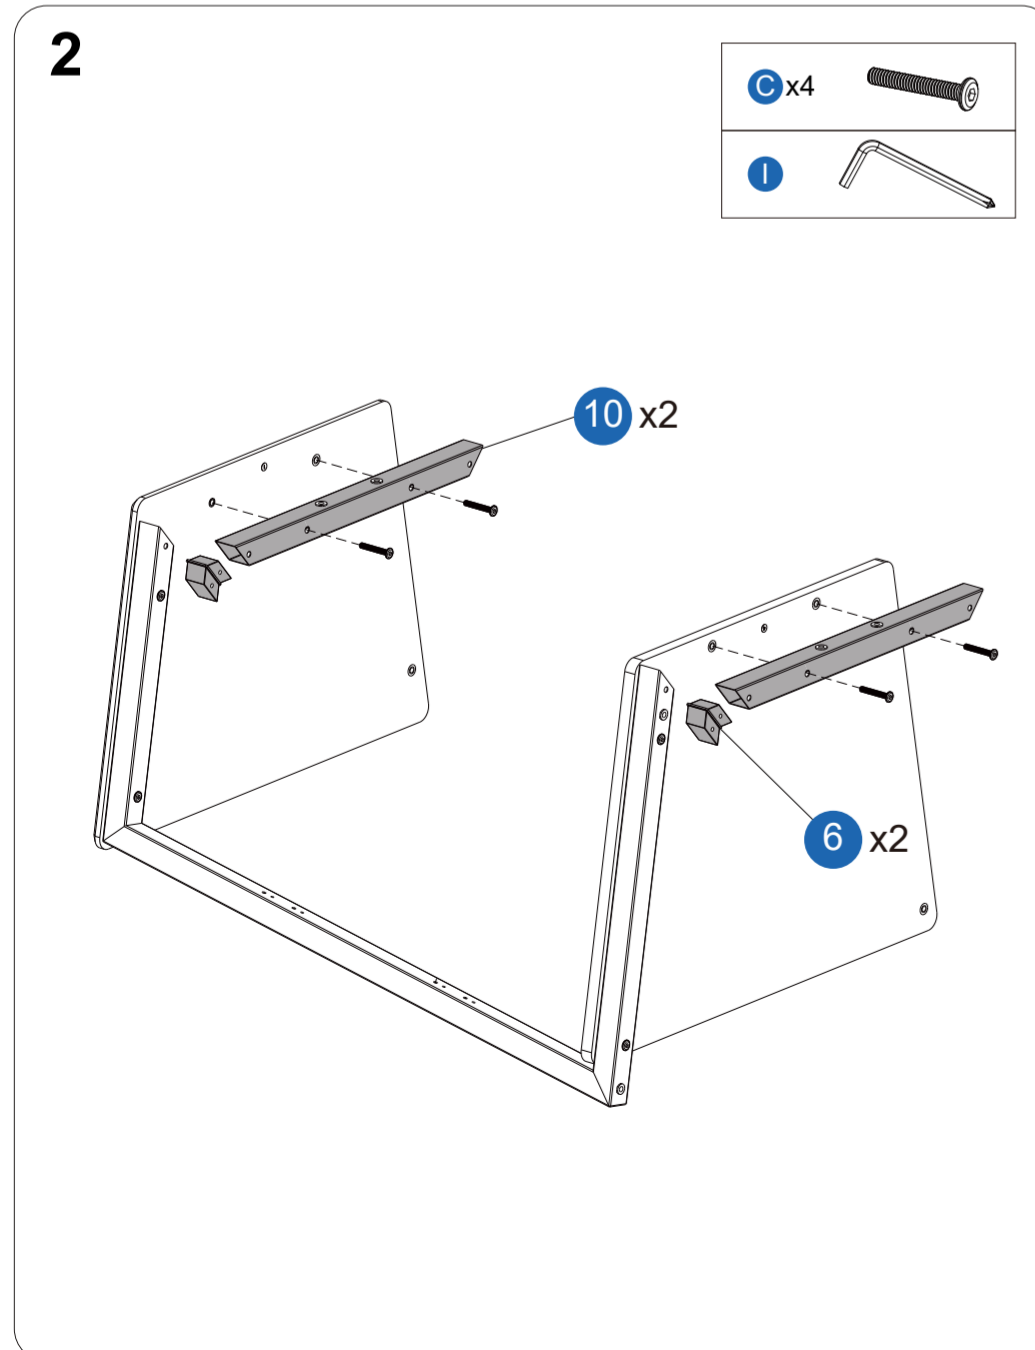

FITUEYES®

AV COMPONENT STAND

AS

ASF0621D
ASF0622B
ASF0623L

ISSUED: B

What's in the box

What's in the box

A x4 Ø8x10(M5)	B x8 M6x40	C x4 M6x40
D x4 M5x40	E x8 M5x16	F x4 M4x12
G x4 Ø6x8	H x4 M6x25	I x1 4mm
J x2 M6x10		

Easy to install

Easy to install

Easy to install

Easy to install

Easy to install

Easy to install

6

Easy to install