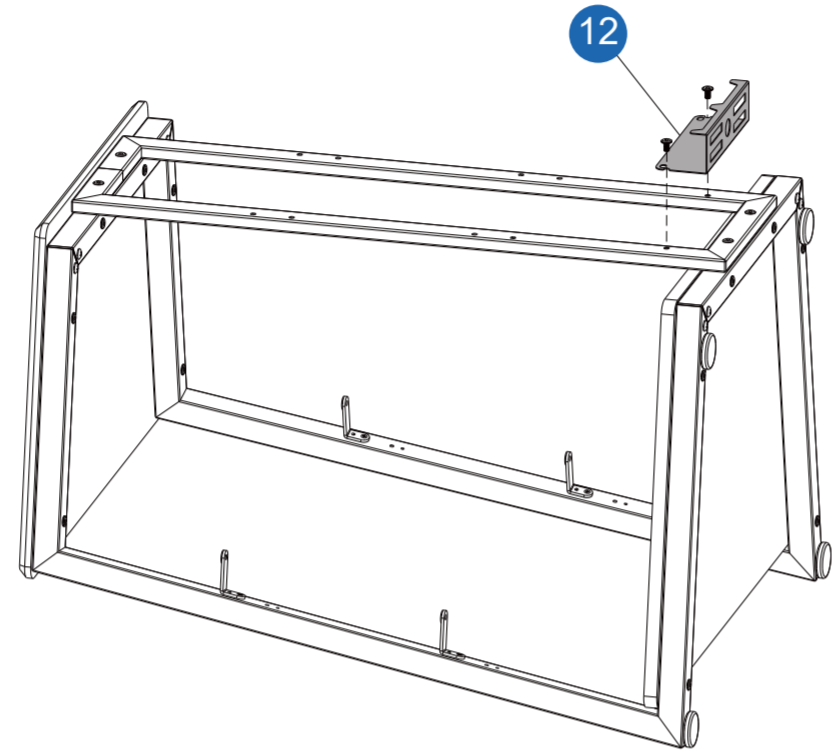

FITUEYES®

AV COMPONENT STAND

AS

ASF0621D
ASF0622B
ASF0623L

ISSUED: B

What's in the box

What's in the box

A x4 Ø8x10(M5)	B x8 M6x40	C x4 M6x40
D x4 M5x40	E x8 M5x16	F x4 M4x12
G x4 Ø6x8	H x4 M6x25	I x1 4mm
J x2 M6x10		

Easy to install

Easy to install

Easy to install

Easy to install

Easy to install

Easy to install

6

Easy to install

7

Easy to install

8

Easy to install

9

Easy to install

10

Easy to install