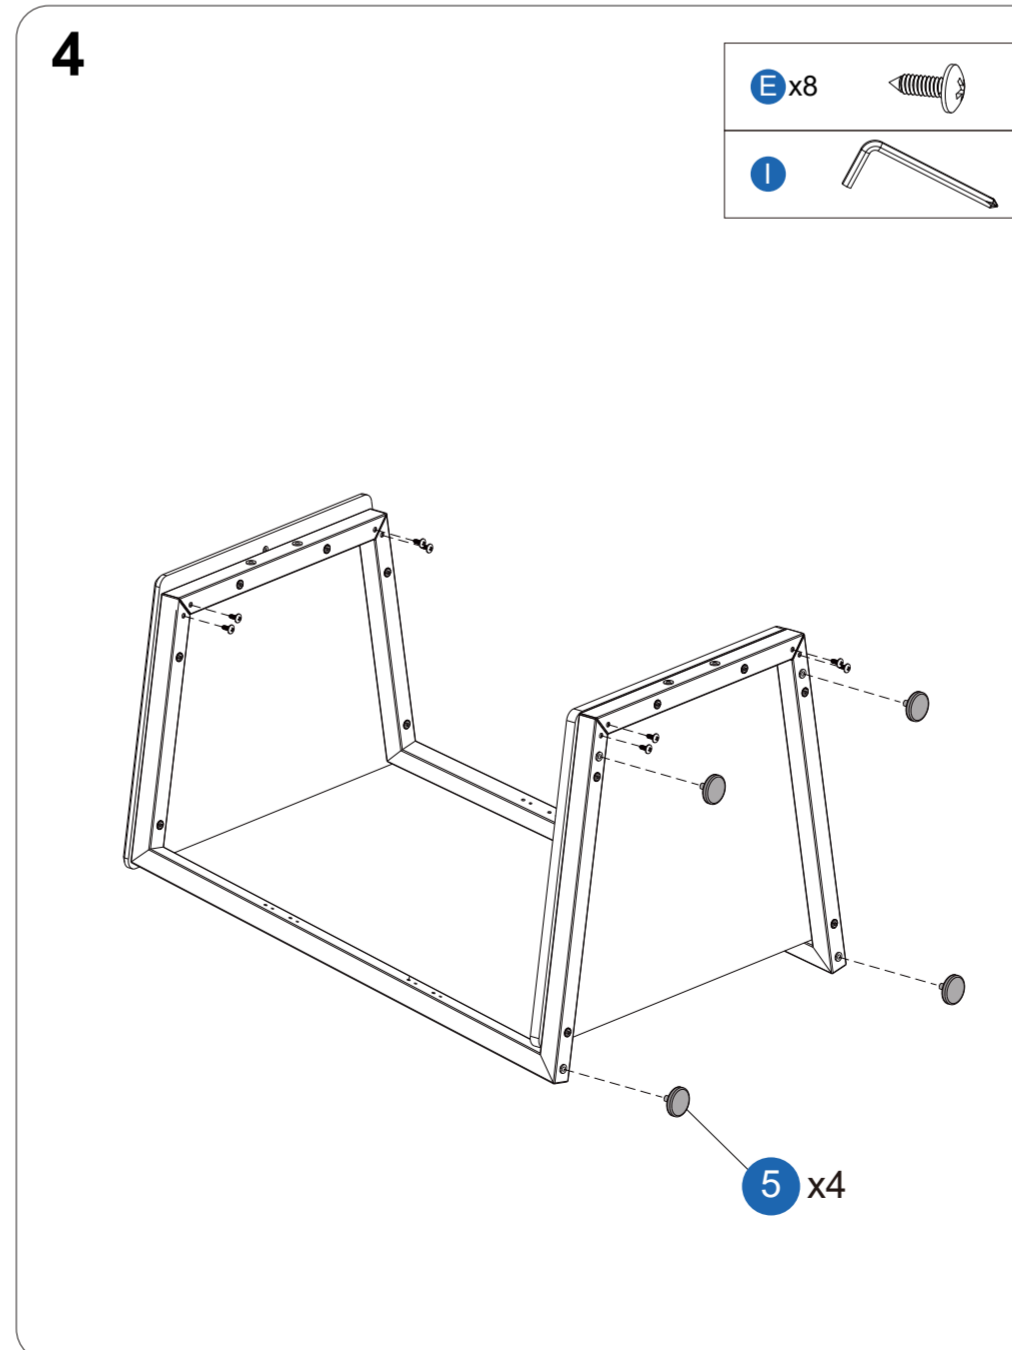

FITUEYES®

AV COMPONENT STAND

AS

ASF0621D
ASF0622B
ASF0623L

ISSUED: B

What's in the box

What's in the box

A x4 Ø8x10(M5)	B x8 M6x40	C x4 M6x40
D x4 M5x40	E x8 M5x16	F x4 M4x12
G x4 Ø6x8	H x4 M6x25	I x1 4mm
J x2 M6x10		

Easy to install

Easy to install

Easy to install

Easy to install

Easy to install

Easy to install

6

Easy to install