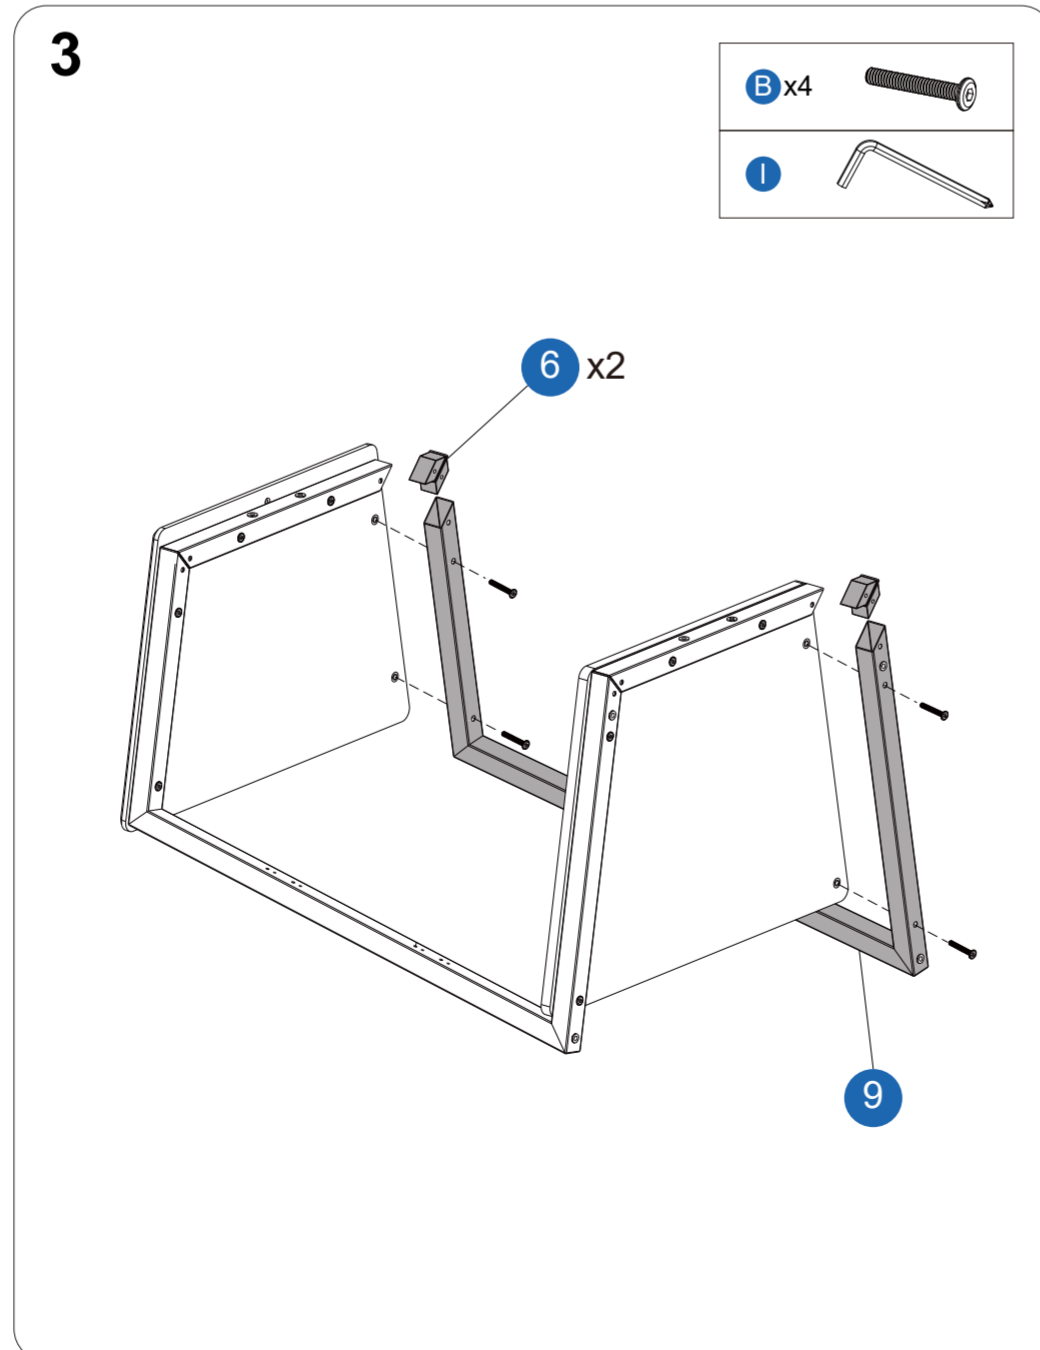

FITUEYES®

AV COMPONENT STAND

AS

ASF0621D
ASF0622B
ASF0623L

ISSUED: B

What's in the box

What's in the box

A x4 Ø8x10(M5)	B x8 M6x40	C x4 M6x40
D x4 M5x40	E x8 M5x16	F x4 M4x12
G x4 Ø6x8	H x4 M6x25	I x1 4mm
J x2 M6x10		

Easy to install

Easy to install

Easy to install

Easy to install

Easy to install

Easy to install

6

Easy to install