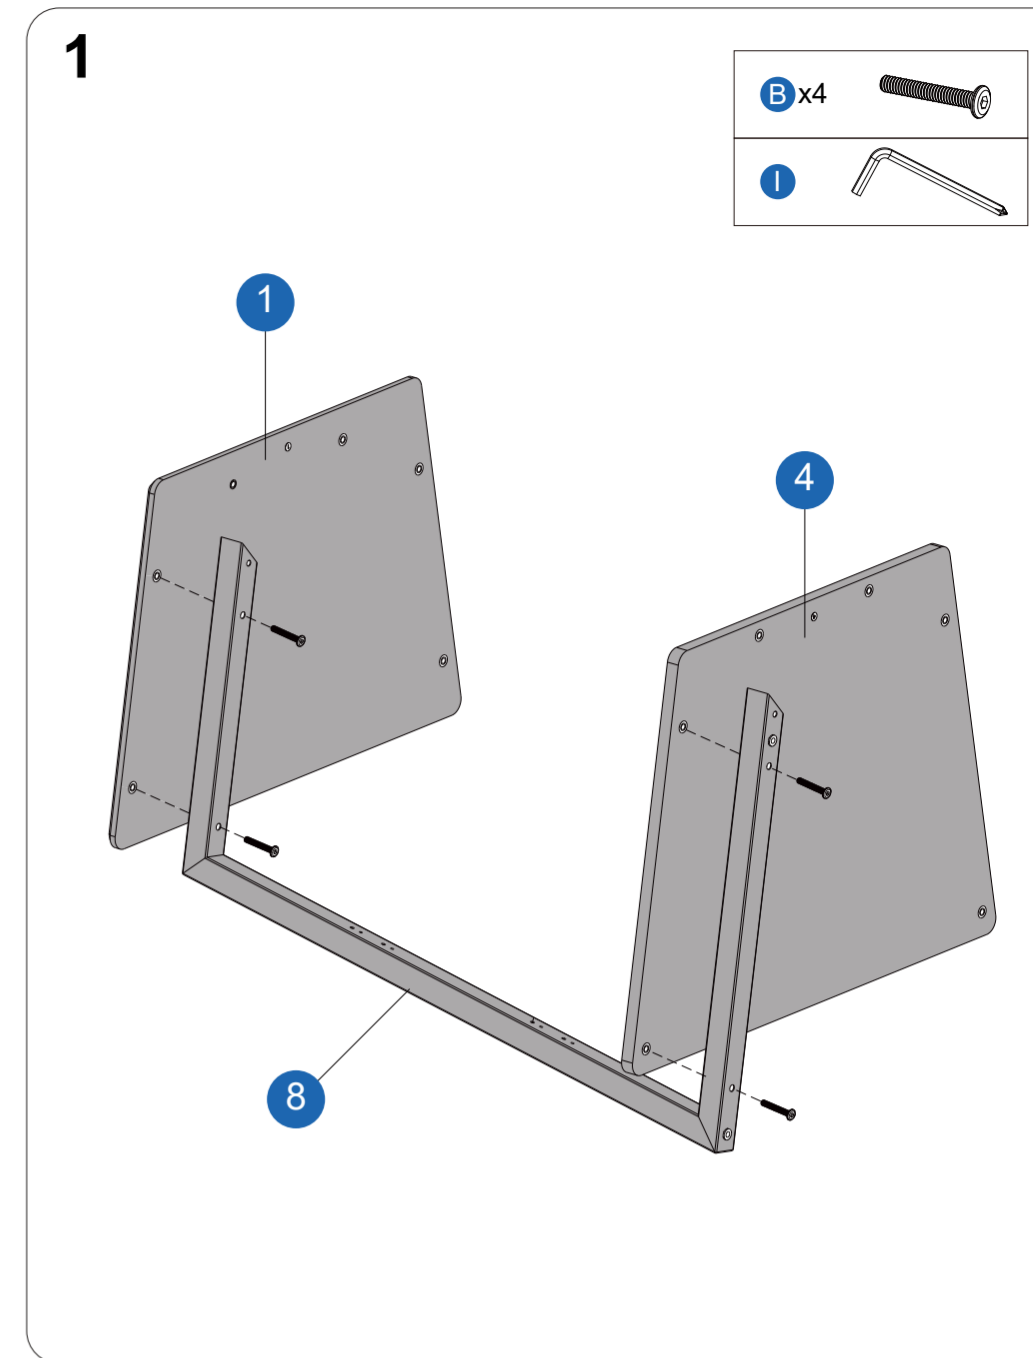

FITUEYES®

AV COMPONENT STAND

AS

ASF0621D
ASF0622B
ASF0623L

ISSUED: B

What's in the box

What's in the box

A x4 Ø8x10(M5)	B x8 M6x40	C x4 M6x40
D x4 M5x40	E x8 M5x16	F x4 M4x12
G x4 Ø6x8	H x4 M6x25	I x1 4mm
J x2 M6x10		

Easy to install

Easy to install

Easy to install

Easy to install

Easy to install

Easy to install

6

Easy to install

7

Easy to install

8

Easy to install

9

Easy to install

10

Easy to install