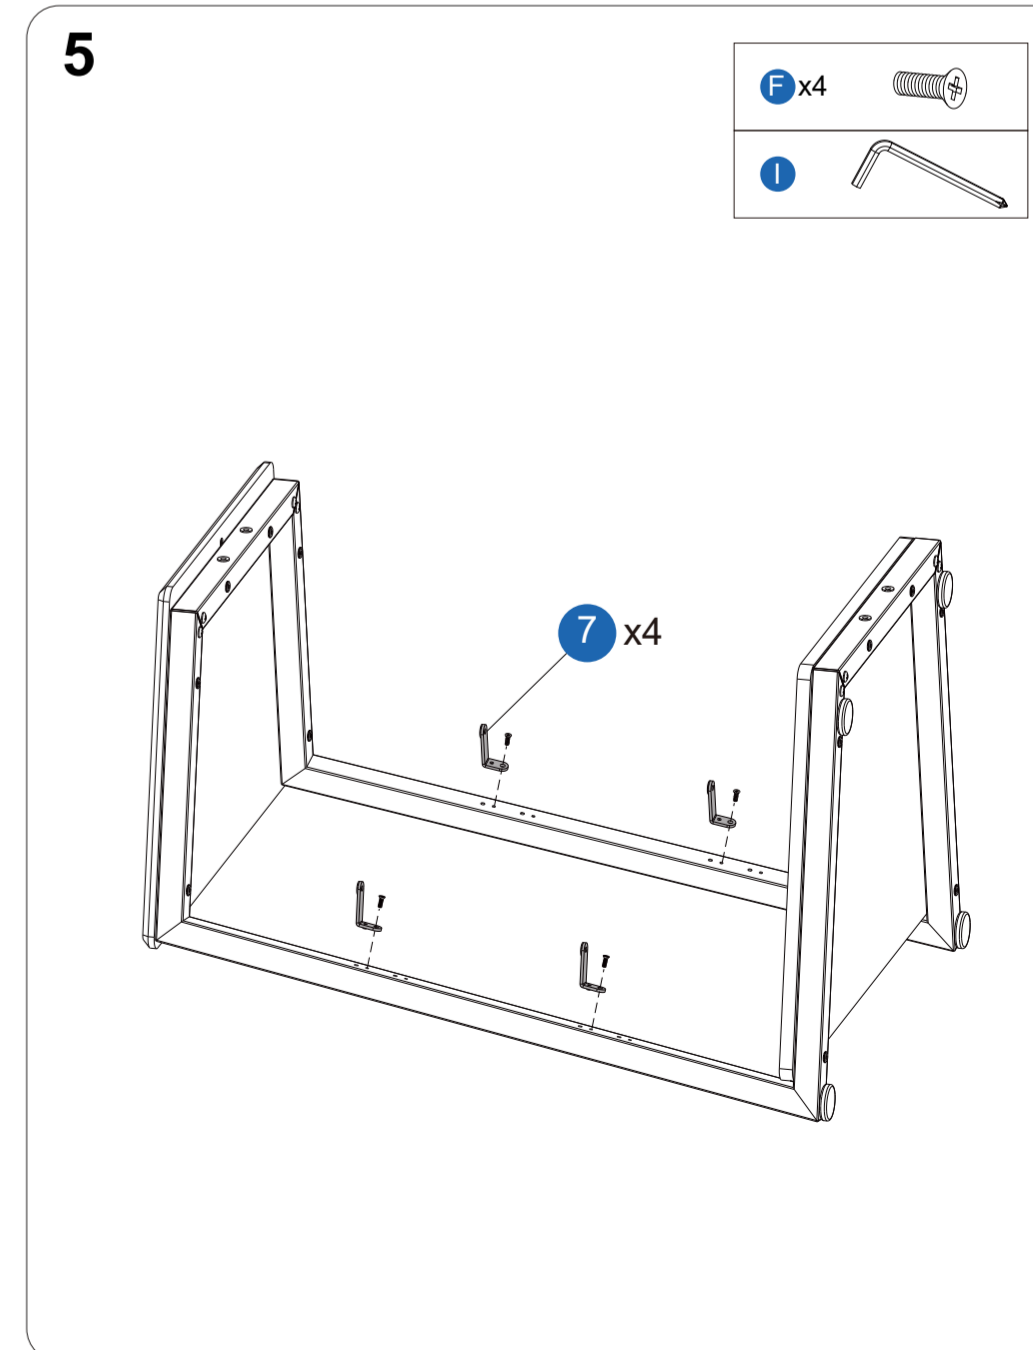

FITUEYES®

AV COMPONENT STAND

AS

ASF0621D
ASF0622B
ASF0623L

ISSUED: B

What's in the box

What's in the box

A x4 Ø8x10(M5)	B x8 M6x40	C x4 M6x40
D x4 M5x40	E x8 M5x16	F x4 M4x12
G x4 Ø6x8	H x4 M6x25	I x1 4mm
J x2 M6x10		

Easy to install

Easy to install

Easy to install

Easy to install

Easy to install

Easy to install

6

Easy to install

7

Easy to install

8

Easy to install

9

Easy to install

10

Easy to install