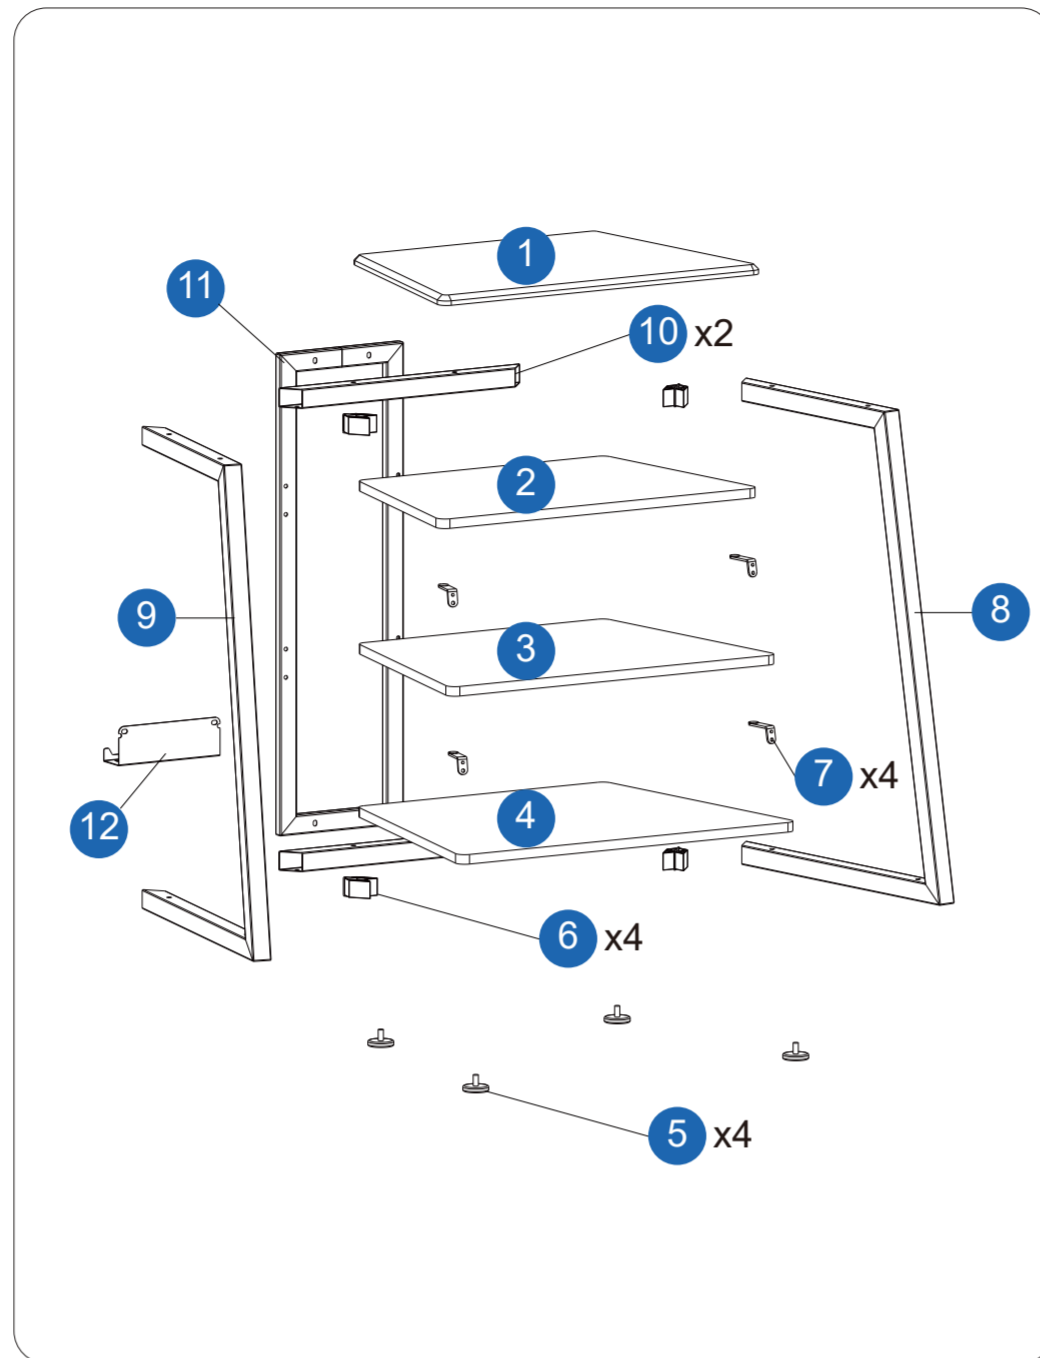

FITUEYES®

AV COMPONENT STAND

AS

ASF0621D
ASF0622B
ASF0623L

ISSUED: B

What's in the box

What's in the box

A x4 Ø8x10(M5)	B x8 M6x40	C x4 M6x40
D x4 M5x40	E x8 M5x16	F x4 M4x12
G x4 Ø6x8	H x4 M6x25	I x1 4mm
J x2 M6x10		

Easy to install

Easy to install

Easy to install

Easy to install

Easy to install

Easy to install

6

Easy to install

7

Easy to install

8

Easy to install

9

Easy to install

10

Easy to install