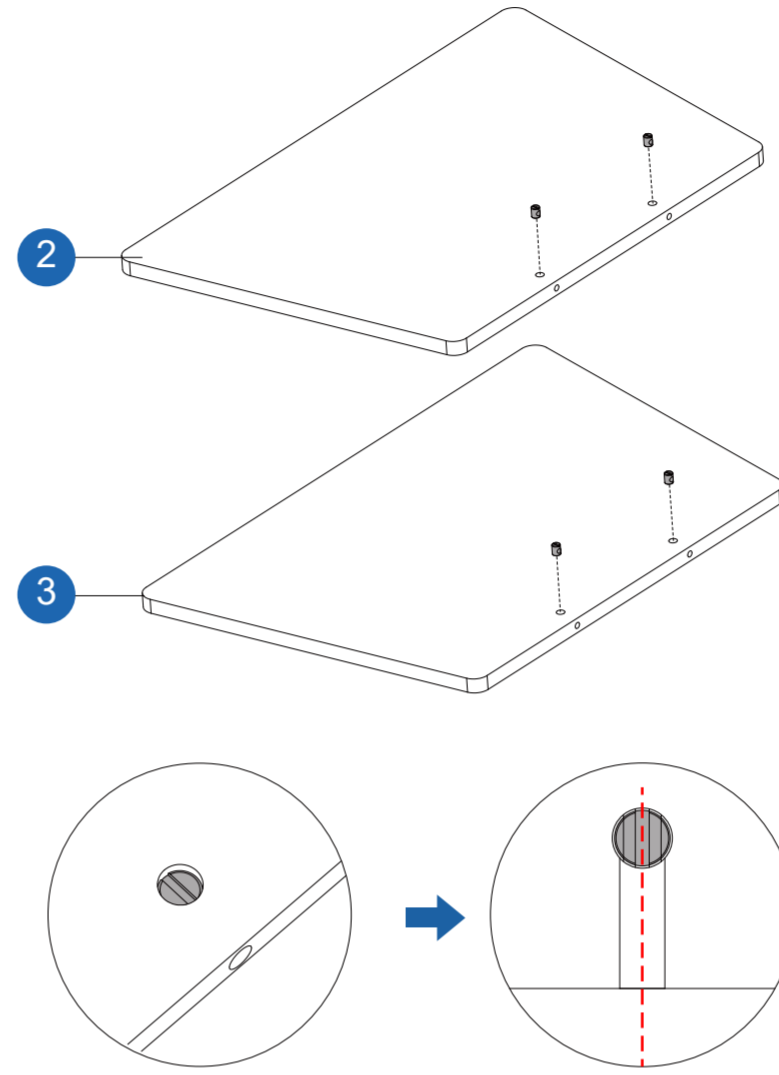

FITUEYES®

AV COMPONENT STAND

AS

ASF0621D
ASF0622B
ASF0623L

ISSUED: B

What's in the box

What's in the box

A x4 Ø8x10(M5)	B x8 M6x40	C x4 M6x40
D x4 M5x40	E x8 M5x16	F x4 M4x12
G x4 Ø6x8	H x4 M6x25	I x1 4mm
J x2 M6x10		

Easy to install

Easy to install

Easy to install

Easy to install

Easy to install

Easy to install

6

Easy to install

7

Easy to install

8

Easy to install

9

Easy to install

10

Easy to install